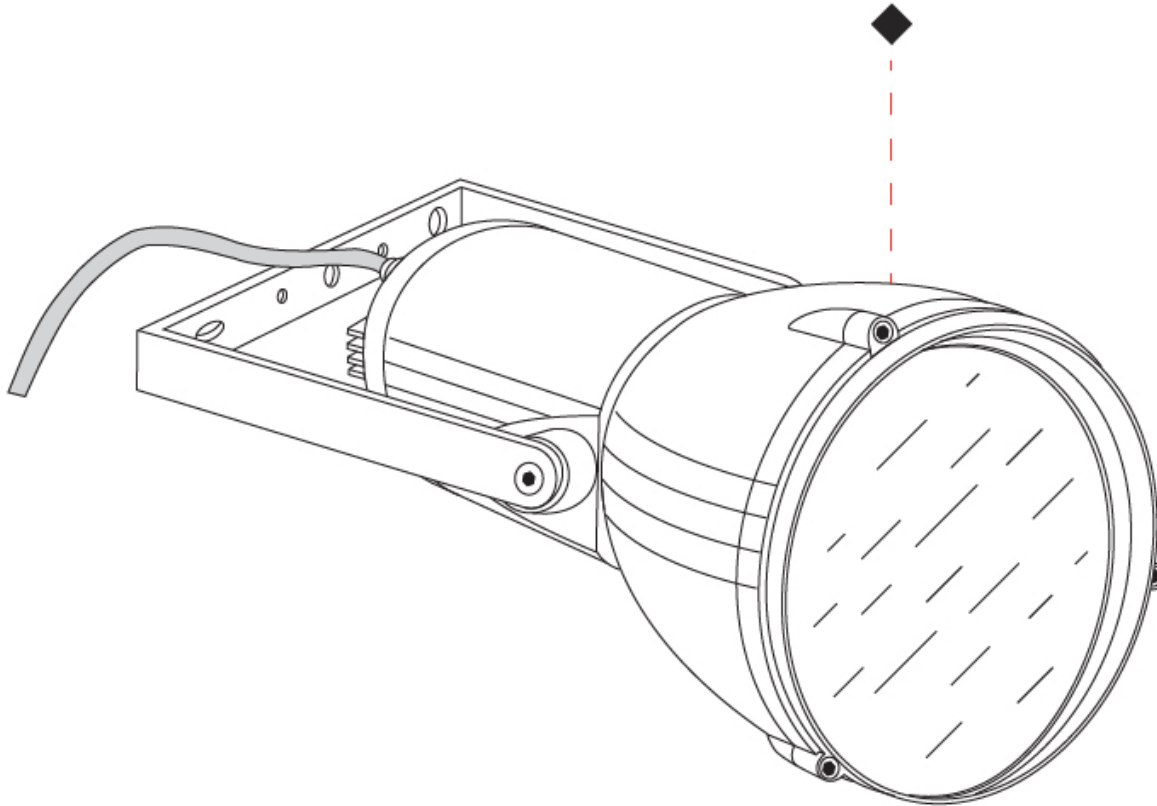

MINI REEF SURFACE

E10F0015-

PROJECT

TYPE

SPECIFIER

QUANTITY

DATE

E