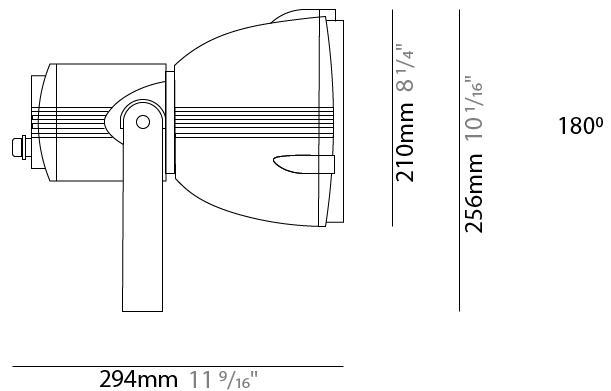

GENERAL

Series: Reef
Brand: Side
Division: Exterior
Mounting Type: Surface
Mounting Location: Above Ground
Subcategory: Flood

PHYSICAL

Shape: Dome
Diameter (mm): 210
Diameter (in): 8 1/4
Length (mm): 294
Length (in): 11 9/16
Height (mm): 256
Height (in): 10 1/16
Light Distribution: Adjustable / Direct
Weight (kg): 4.3
Weight (lbs): 9.48
Diffuser: Clear tempered glass
Fixture Finish: BLK / GRN
Fixture Material: Aluminum Die Cast

ELECTRICAL

Lamp Type: LED (Zhaga Standard)
Input Wattage (W): 40.1
Total Output Wattage (W): 36.5
Dimming: Tri-Mode (Non-Dimming and Phase Dimming (120Vac only) and 0-10V Dimming)
Driver Included: Yes
Driver Location: Integrated
Driver Type: Constant Current - Universal
Driver Class: Class 2
Input Voltage (V): 120 - 277
Constant Current (MA): 1050
Upon Request: (Not included - see components [IP65 or higher enclosure to be supplied by others]) Remote: 0-10Vdc dimming

LED

Color Temperature (°K): 3000 / 4000
Max. Delivered Lumen (lm): 5452.9 / 5670.6
Nominal Lumen (lm): 6010 / 6250
CRI: >80 CRI
Lamp Life (hrs): 50000

OPTICAL

Optic°: 15 / 25 / 40

RATINGS AND CERTIFICATIONS

Certified By: Certified for North American Standards
IP rating: IP65
IK Rating: IK06

4kg / 8.82 lbs